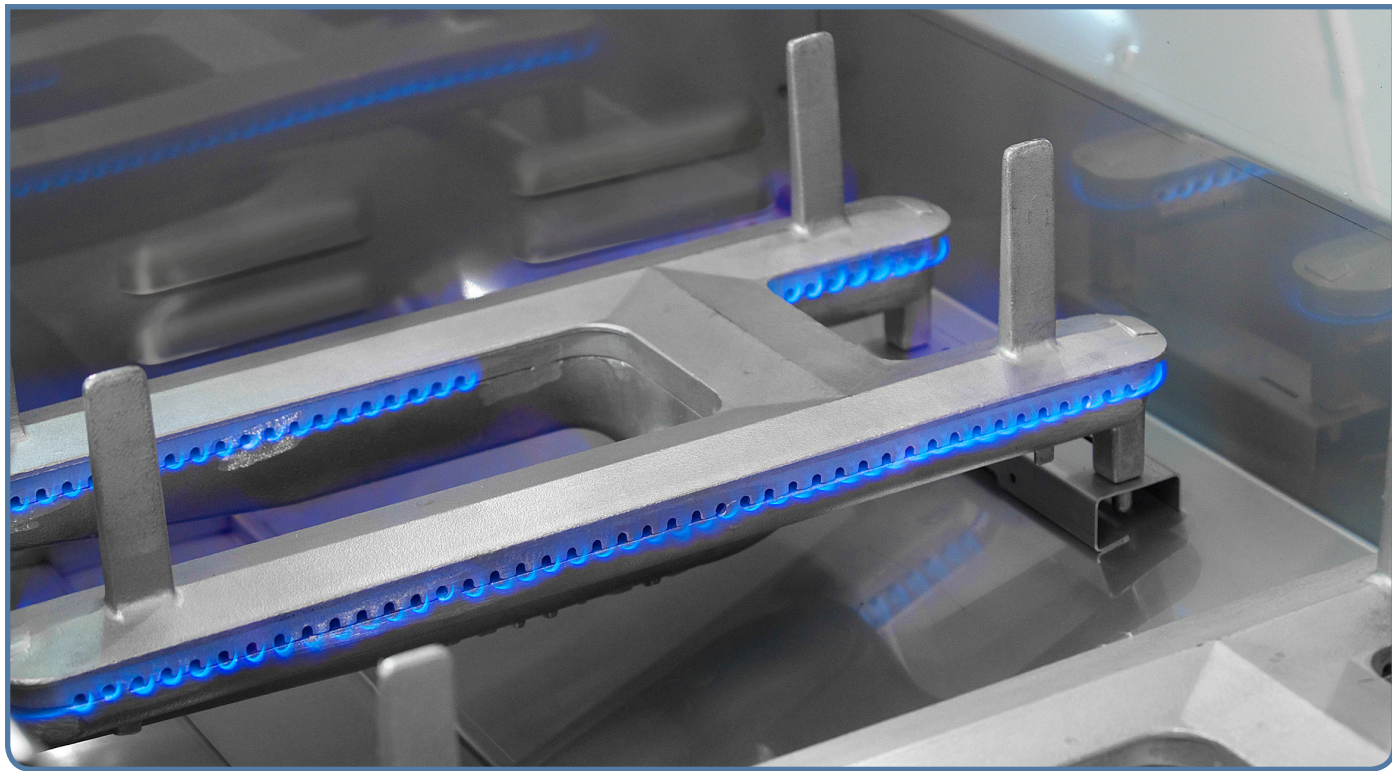

Cast Stainless Steel Burners

FIREMAGIC

BUILT WITH PASSION OWNED WITH PRIDE

Burners Made of ¼" Thick Cast 304 Stainless Steel

304 grade stainless burners weighing up to 12 lbs, featuring a lifetime warranty. Designed with a protective lip above the ports to prevent clogging from grease. Up to 32,000 BTU's per burner.